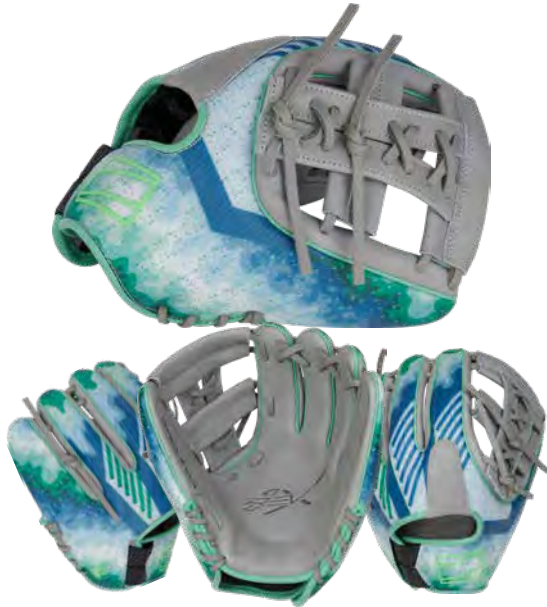

- Infused with Carbon's Digital Light Synthesis™ (DLS™) technology you get a perfect 3-D shape, thinner - yet sturdier - padding, and a sleek profile that won't break down over time.
- Constructed with an optimized lattice structure, the REVIX provides variable stiffness in the thumb and pinky, which significantly reduces weight without sacrificing protection or durability.
- Innovative, lace-less web design eliminates top-of-the-web lacing, resulting in improved fielding ability.

- Adaptive fit system encompasses a wider range of wrist sizes for a snug, tailored 'custom' fit.
- Crafted with world-renowned Heart of the Hide® palm leather padding recognized for its quality and authenticity.
- Advanced manufacturing processes and materials ensure immediate and consistent performance.

NEW RREVFL12G

11 ½" | FL12 PATTERN | RHT

- Split Single Post Web
- Gray
- Francisco Lindor Pattern